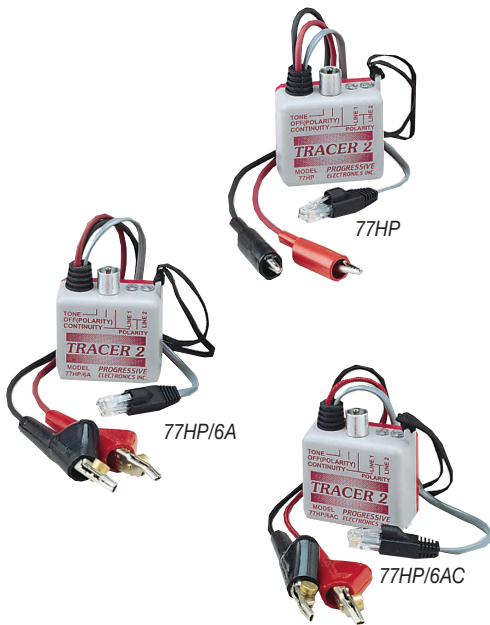

The PTS 200 offers value-for-money performance and is ideal for internal wiring installations. The PTS200 is available with either the UK specification plug Model 432A or the RJ11 International Plug

The PTS200 Tone Generator gives optimum performance when teamed with the PTS100 probe (page 24) and offers excellent value for money pair tracing capability.

- Output levels 3.0dBm ± 3dBm, frequency 1004Hz ± 100Hz sweep tone.
- Sweep rate + 6Hz nom. Polarity/voltage test to > 1500 at 50V.
- Resistance test to > 1000.
- Battery life 290 hours typ. IEC 6LR61.
- Dims: 125mm x 23mm.

Description	Cat./UPC No.
PTS200 with RJ11 Plug (International)	M0111/00
PTS200 with 432A Plug (UK)	M0111/01

77 Series Tone Generators

The 77 series Tone Generators have become an industry standard component in the tool kits of technicians in all of the premise and outside plant wiring industries. By applying a tone signal to a wire pair or single conductor, and using an inductive amplifier (probe), the tone generator permits technicians to identify the conductor within a bundle, at a cross-connect point or at the remote end. These tone generators can be used on twisted pair wiring (telecom, datacom, etc.), single conductors, coaxial cables, de-energized AC wiring and most other wiring.

- Each unit provides four basic functions of tone signal, continuity testing, talk battery supply and line polarity confirmation.
- 77HP, 77HP/6A and 77HP/6AC test polarity on Lines 1 and 2 through the modular plug.
- 77HP/6AC has a cloth lead cover for added strength and durability.
- 1-year warranty.
- Battery-operated (9V not included).